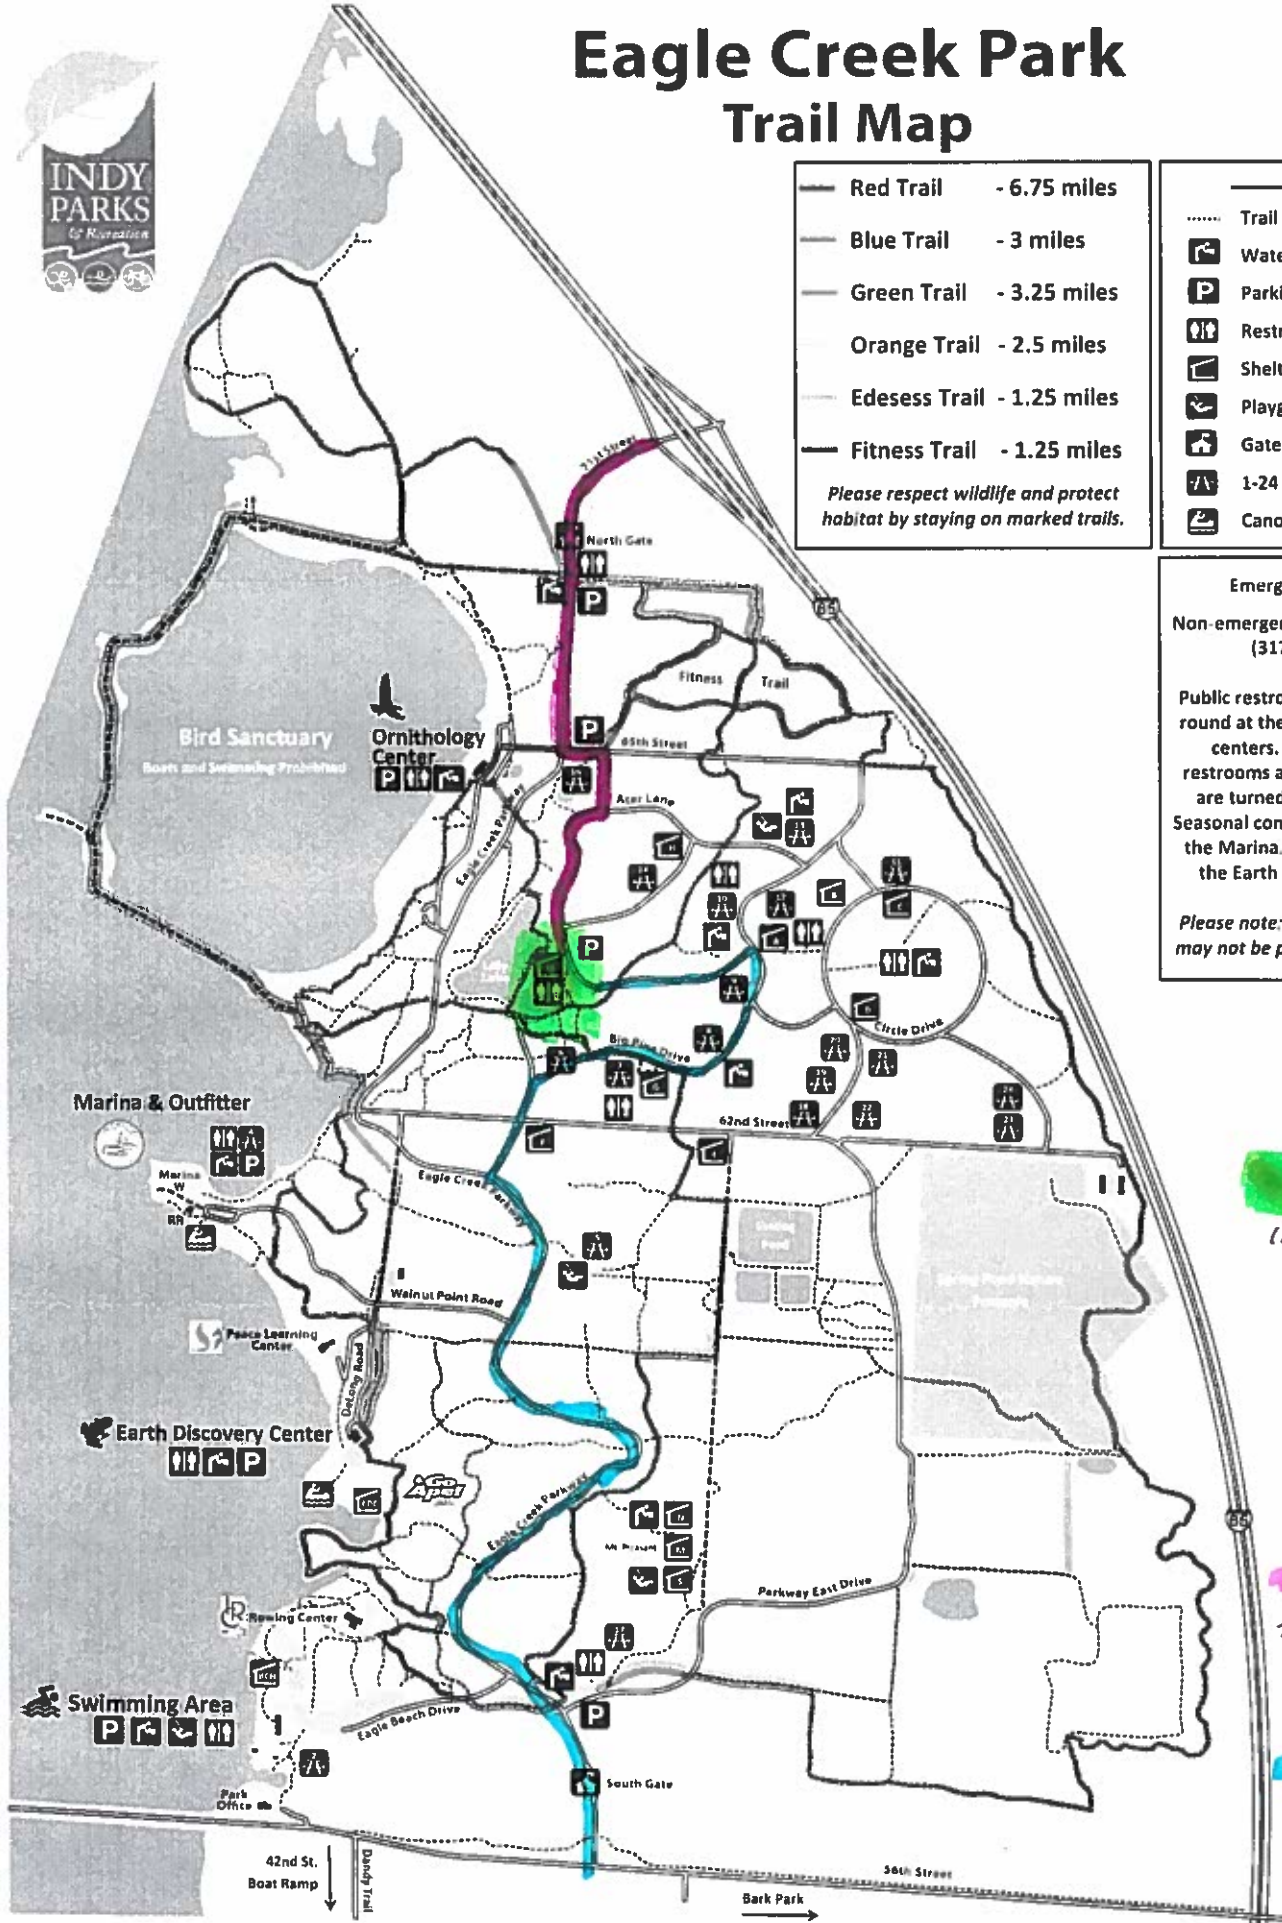

# Eagle Creek Park Trail Map

- Red Trail - 6.75 miles
  - Blue Trail - 3 miles
  - Green Trail - 3.25 miles
  - Orange Trail - 2.5 miles
  - Edesess Trail - 1.25 miles
  - Fitness Trail - 1.25 miles
- Please respect wildlife and protect habitat by staying on marked trails.*

**KEY**

- ..... Trail
- Water Fountain
- Parking
- Restrooms
- Shelters
- Playground
- Gatehouse
- 1-24 General Picnic Sites
- Canoe/Kayak Launch

**N**  
↑  
↓  
↻

Emergency: Call 911  
 Non-emergency Ranger Dispatch:  
 (317) 327-3811

Public restrooms available year-round at the Marina and nature centers. Comfort station restrooms and water fountains are turned off in the winter. Seasonal concessions available at the Marina. Drinks available at the Earth Discovery Center.

*Please note: some park facilities may not be pictured on this map.*

■ VMI  
 "Rat Sand Off"  
 Shelter  
 Reserved for  
 7 Aug. 21

■ Route from  
 71st street to  
 VMI Shelter

■ Route from  
 56th Street to  
 VMI Shelter