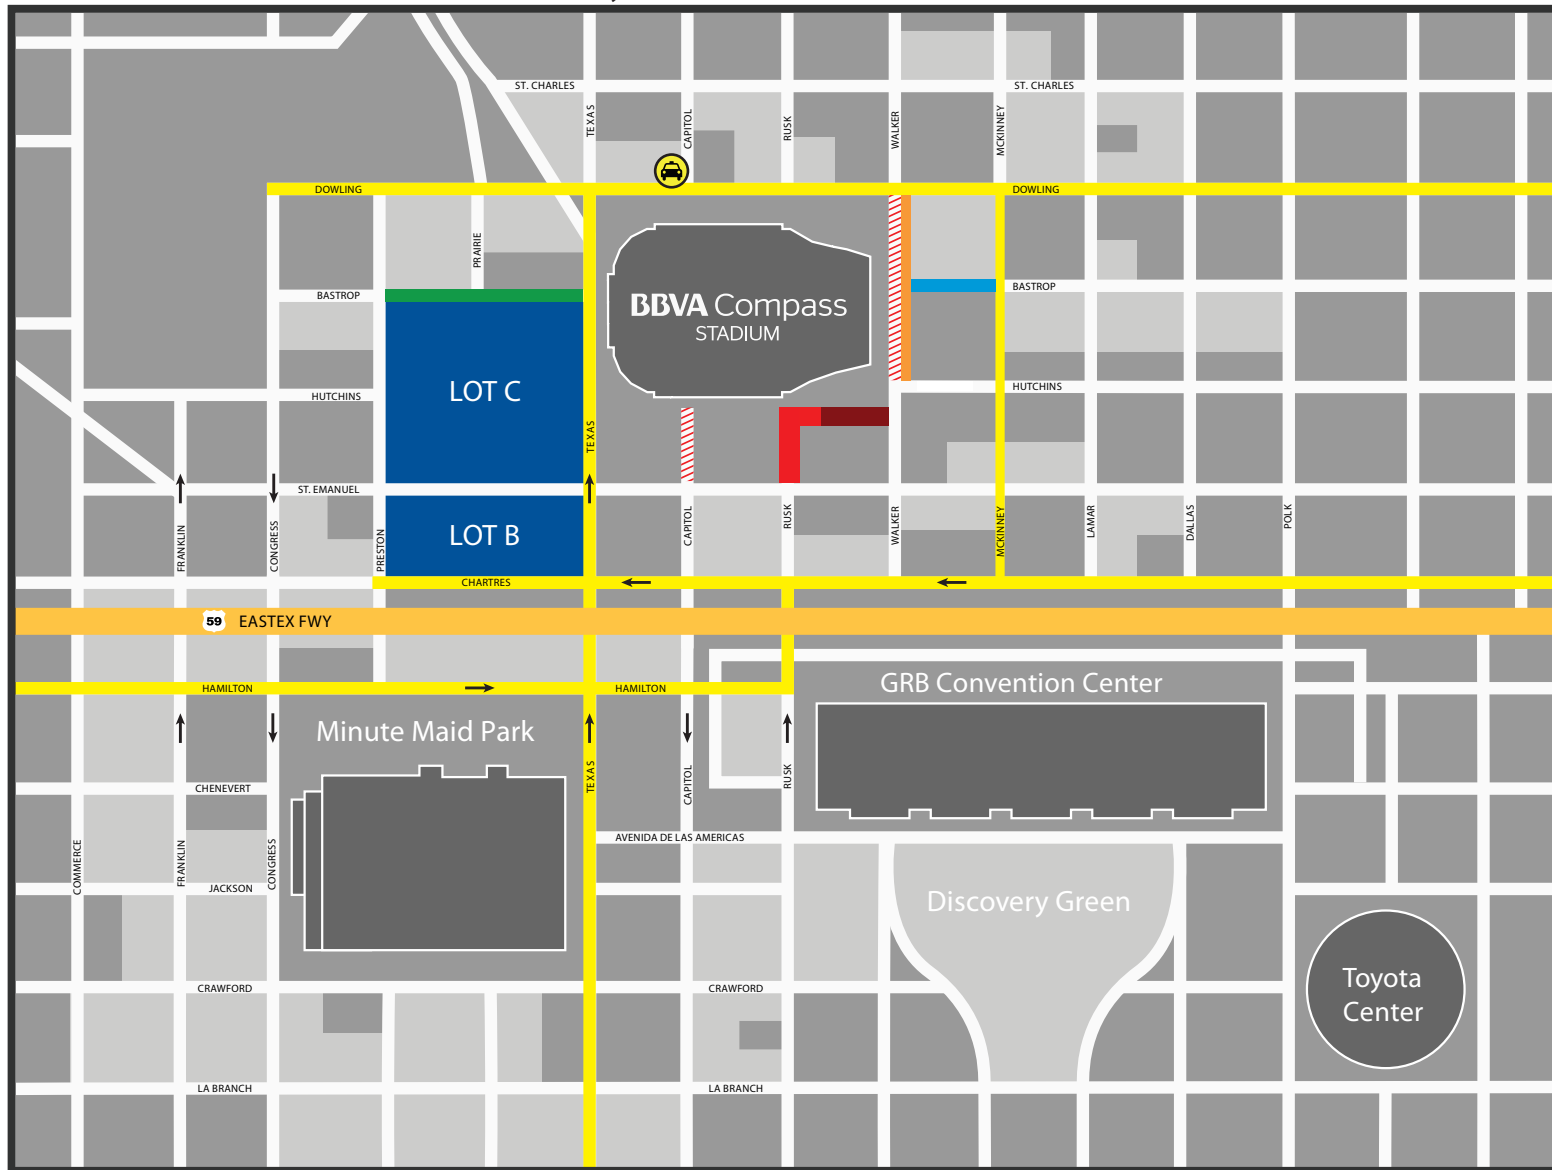

BBVA COMPASS STADIUM HOUSTON FAN ZONE PARKING MAP

Cincinnati vs. Houston Football
 Saturday, November 23, 2013 at 11 a.m.

- | | | | | | |
|---|---|---|------------------------------|---|--------------------------|
|  | MAIN STADIUM THOROUGHFARES |  | STREET CLOSURES |  | BUS PARKING AND DROP OFF |
|  | PRIVATE CASH PARKING OPERATORS (VARYING PRICES) |  | HOUSTON FAN ZONE PARKING LOT |  | TAXI STAND |
|  | COUGAR PRIDE PRIORITY LOTS |  | ADA PARKING |  | HOUSTON FAN ZONE |